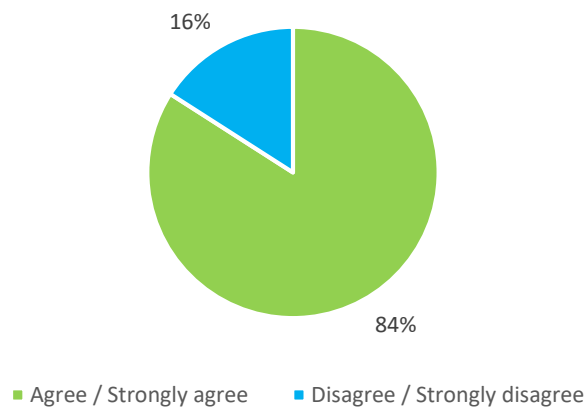

My child finds it easy to access relevant Remote Learning work?