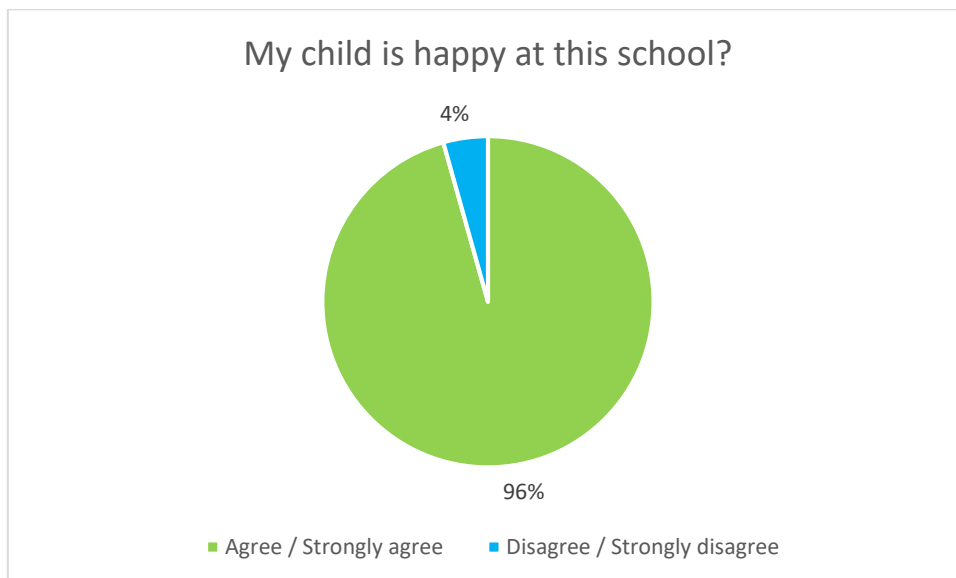

THE HART SCHOOL

Parent View

Summary: Parent view survey shared w/c 14/12/20. Data below is based on 138 responses, in addition 10 parents have now completed the parent view via Ofsted portal.

The school makes sure its pupils are well behaved?