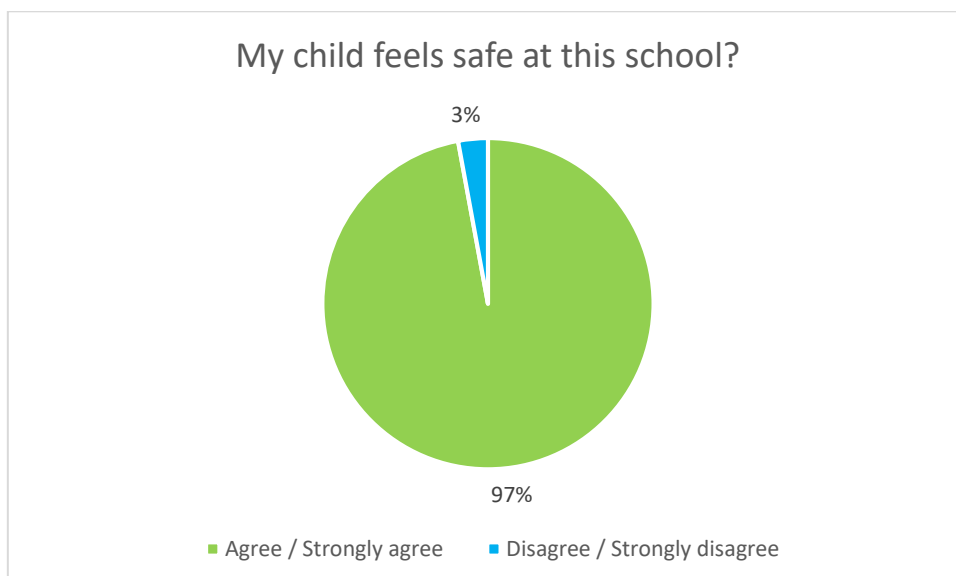

THE HART SCHOOL

Parent View

Summary: Parent view survey shared w/c 14/12/20. Data below is based on 138 responses, in addition 10 parents have now completed the parent view via Ofsted portal.

The school makes sure its pupils are well behaved?