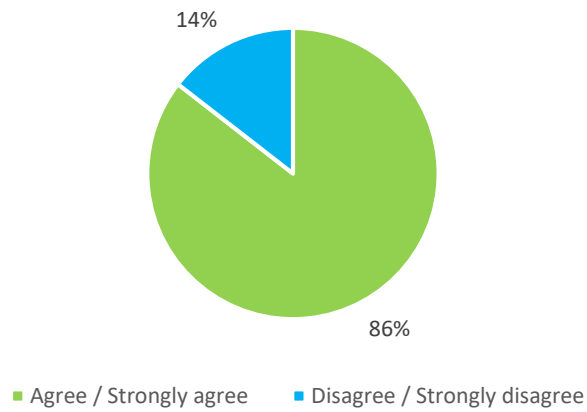

Remote Learning provides my child with sufficient work to complete?