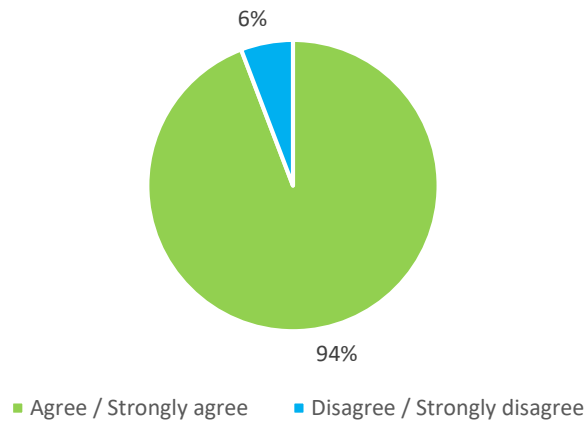

THE HART SCHOOL

Parent View

Summary: Parent view survey shared w/c 14/12/20. Data below is based on 138 responses, in addition 10 parents have now completed the parent view via Ofsted portal.

The school makes sure its pupils are well behaved?