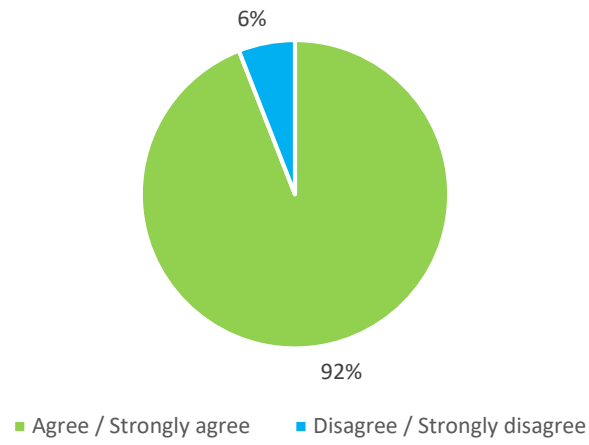

The school has acted effectively and communicated Covid-19 strategies well to bring students back into school safely?