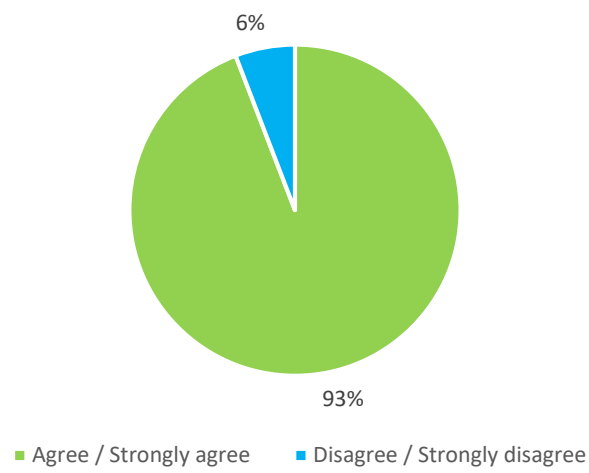

THE HART SCHOOL

Parent View

Summary: Parent view survey shared w/c 14/12/20. Data below is based on 138 responses, in addition 10 parents have now completed the parent view via Ofsted portal.

The school makes sure its pupils are well behaved?

The school has high expectations for my child?

I would recommend this school to another parent?